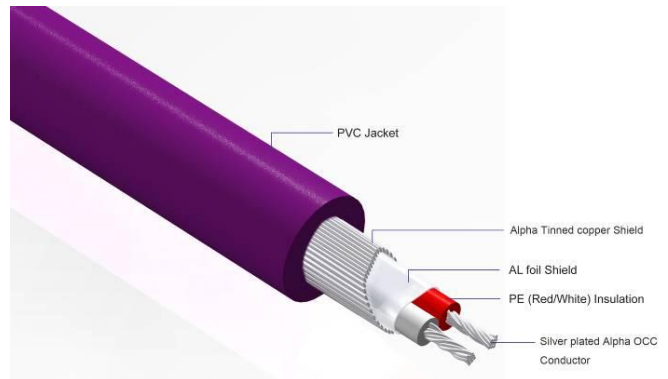

By
FURUTECH
PURE TRANSMISSION

***Introducing the Extraordinary ADL iDevice iD35SP 3.5mm Companion Stereo Cable
The Highest Performance Personal Stereo Cable You Can Find!***

Tokyo, Japan • Furutech Co., Ltd., manufacturer of analog and digital audio and video cable plus a wide range of accessories, debuts the ADL (Alpha Design Labs) iD35SP 3.5mm analog stereo cable, a perfect companion for the Cruise Portable Headphone Amplifier. ADL creates quality products built to Furutech's Pure Transmission standards at surprisingly affordable prices.

Furutech is justifiably proud of its reputation for engineering, build quality and performance, and has won the loyal support of audio enthusiasts worldwide for their finely made and beautiful sounding cables and audio accessories. Now Furutech greatly expands its reach with a new entry-level line called ADL (Alpha Design Labs). ADL was created by Furutech to imbue its Pure Transmission Technology into carefully engineered innovative designs that everyone can afford. ADL components and cables are made with the same dedication to total resonance control and refinement as all of Furutech's many cables and accessories.

When it's impractical to connect your Cruise headphone amp via its USB input we've created the iD35SP 3.5mm analog stereo cable. The iD35SP features silver-plated α (Alpha) OCC conductor for minimal transmission loss and 24k gold-plated connectors. The cable achieves superior noise isolation with two-layer shielding – aluminum foil and tinned copper -- in a RoHS-compliant sheath. The main conductors are treated with Furutech's α (Alpha) Process – a deep cryogenic and demagnetizing treatment.

USB sounds best, but the iD35SP comes in a close second! Either way you'll enjoy some of the best sound available while looking – and sounding -- as hip as they come!

Cable Length: 0.6m (2-ft) / 1.2m (4-ft) / 1.8m (6-ft) / 3.6m (12-ft) / 5.0m (16.5ft)